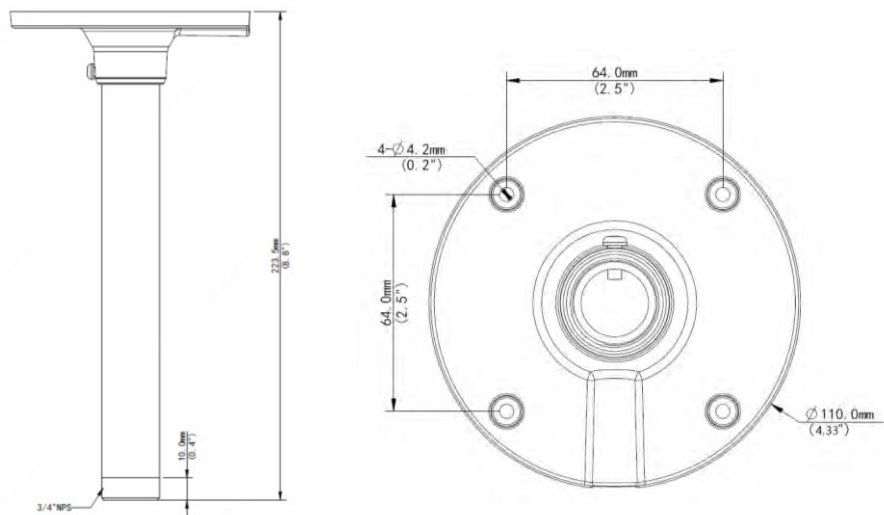

XLGCM24
| Fixed Dome Indoor
Pendant Mount

Unify your
Security
Solution

You asked, we listened.
Tailored especially for you,
Legend is our fully NDAA
compliant brand. It offers our
latest technologies in a robust build.

Manufactured for your needs

Bracket	
Application	Ceiling installation
Dimensions	110 x 223.5 mm (4.33" x 8.80")
Weight	0.25kg (0.55lb)
Material	Aluminum alloy

Ceiling mount for:

- INLGDO5IRWA; INLGDO5IRWF**
- INLGTO5IRWF; INLGTO4KIRWF**
- INLGTO4KIRWA; INLGDO4KIRWFAI**
- INLGDO5IRHEM; INLGD12IRWPTZ5X**